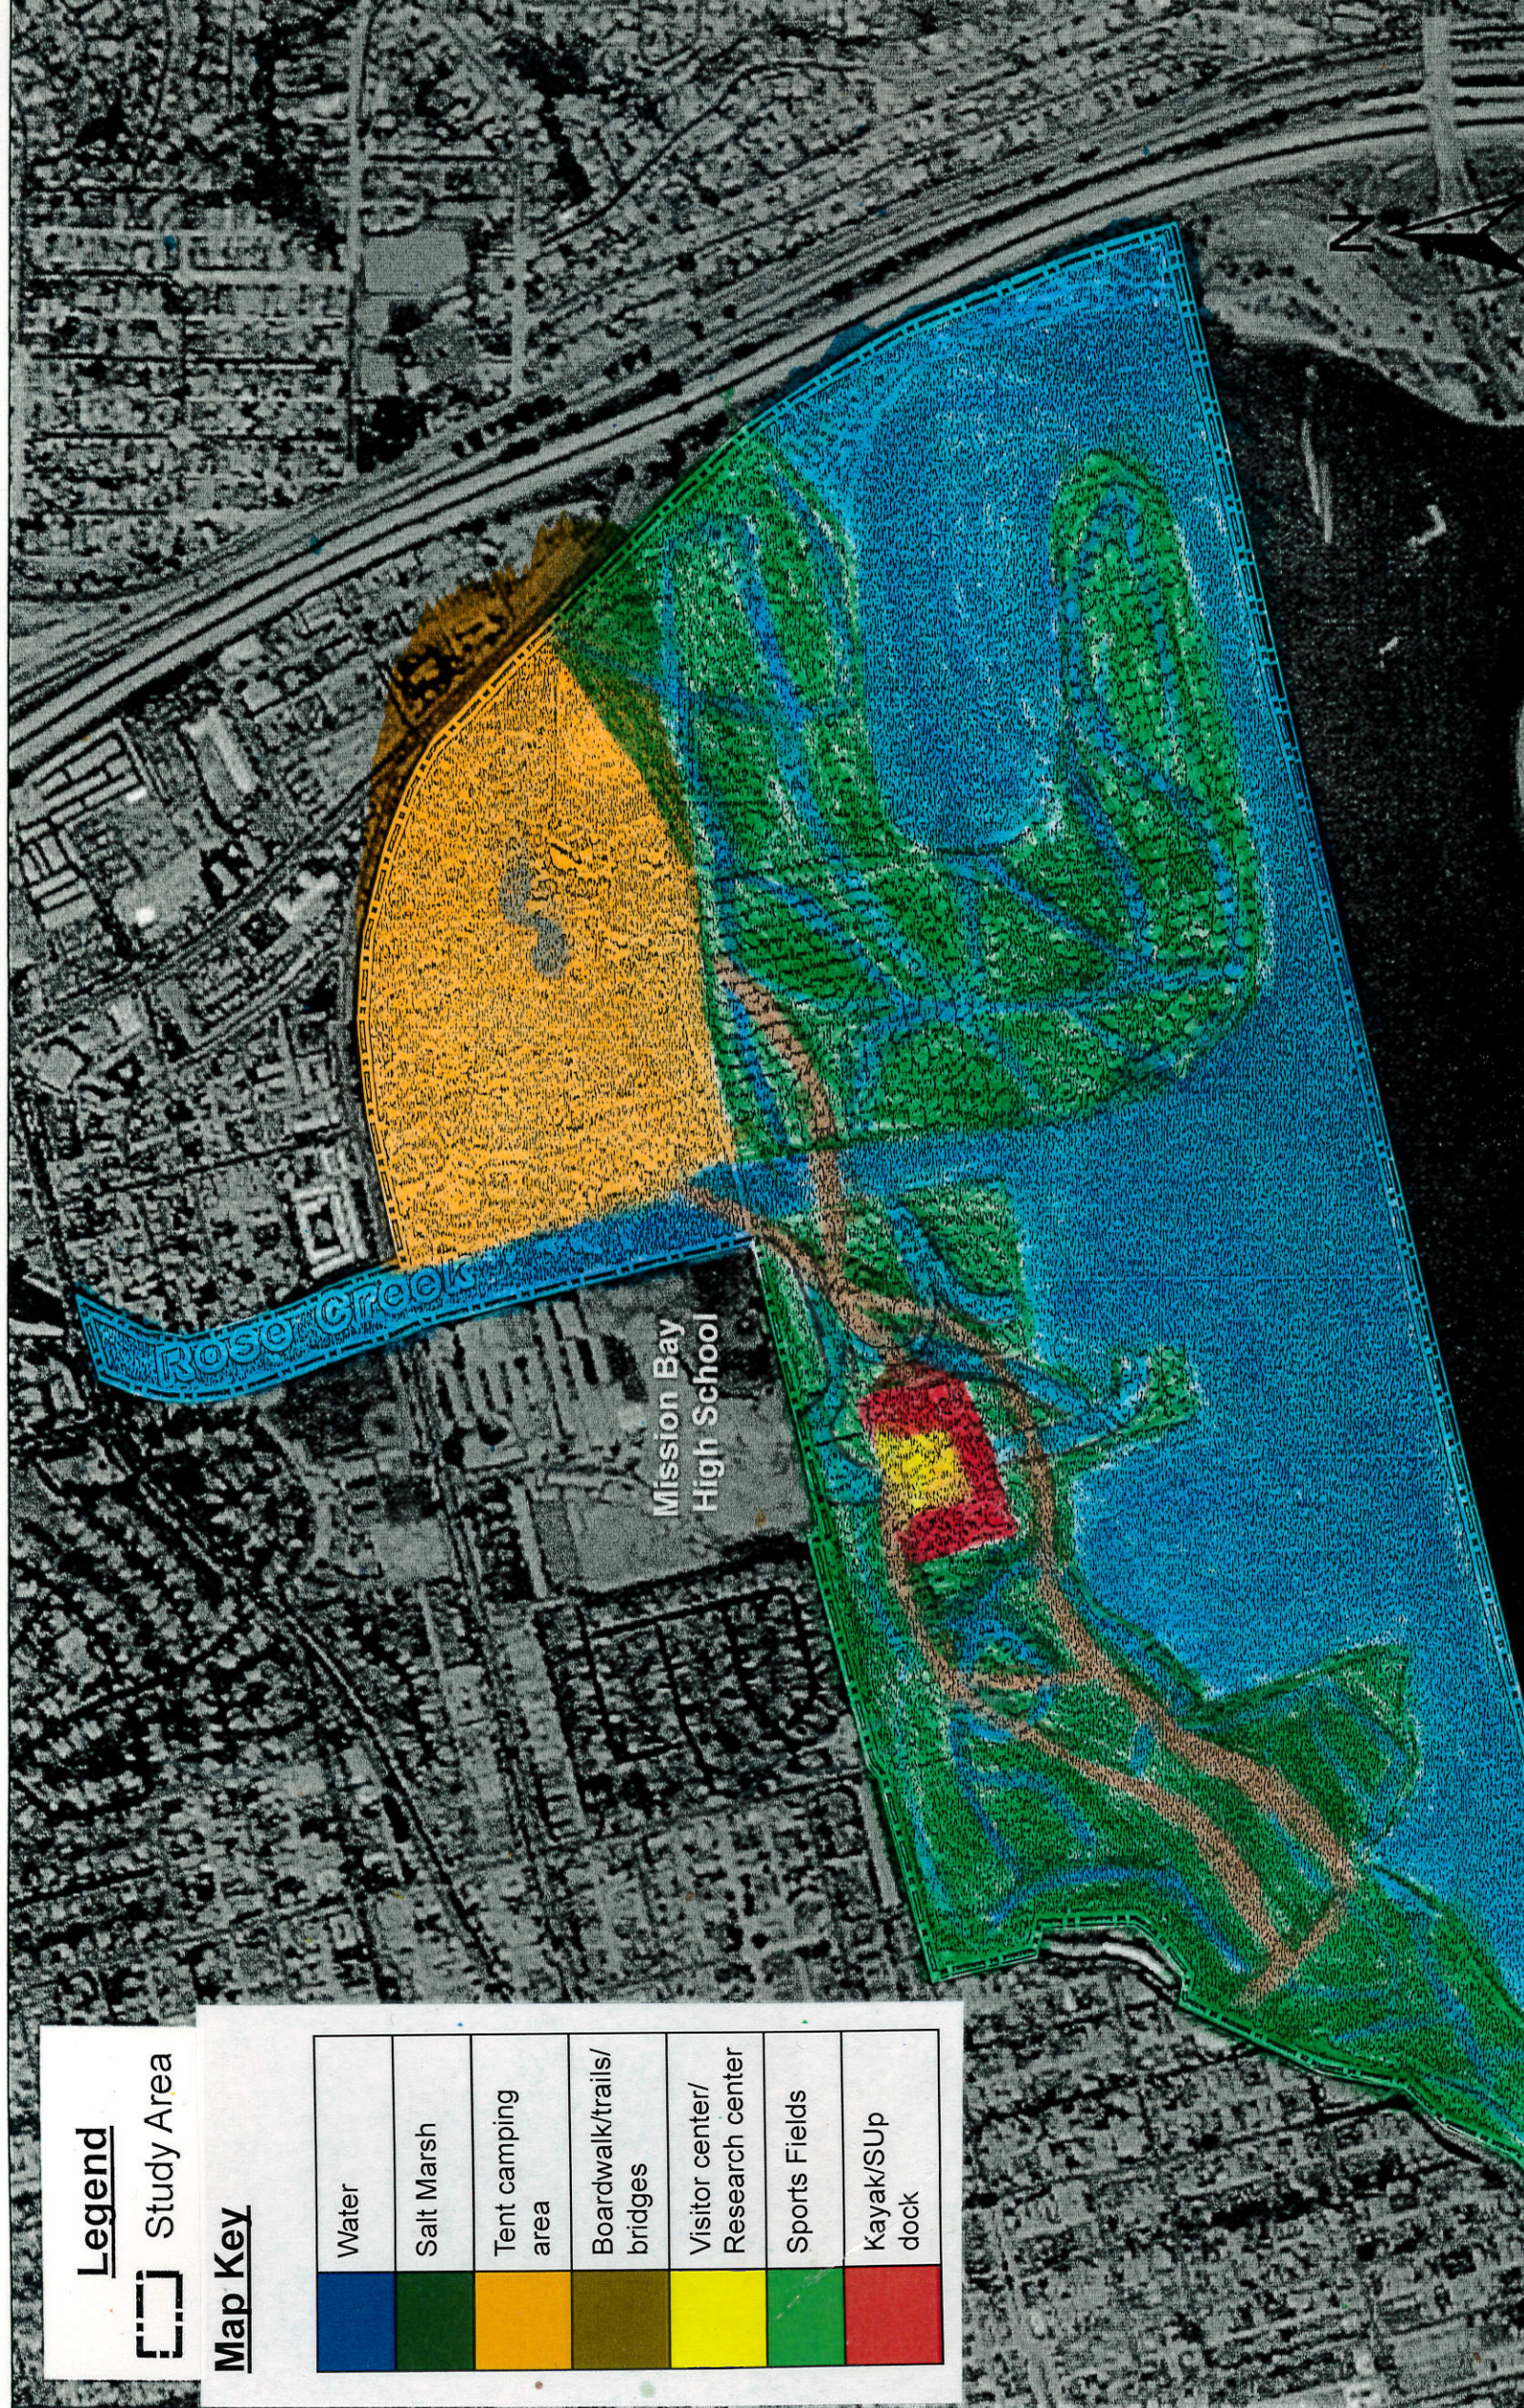

Legend

Study Area

Map Key

Water	Blue
Salt Marsh	Green
Tent camping area	Orange
Boardwalk/trails/bridges	Brown
Visitor center/Research center	Yellow
Sports Fields	Light Green
Kayak/SUP dock	Red

Rose Creek

Mission Bay High School

Legend

Study Area

Map Key

	Water
	Salt Marsh
	Tent camping area
	Boardwalk/trails/bridges
	Visitor center/ Research center
	Sports Fields
	Kayak/SUP dock

**Legend**

 Study Area

**Map Key**

	Water
	Salt Marsh
	Tent camping area
	Boardwalk/trails/bridges
	Visitor center/Research center
	Sports Fields
	Kayak/SUp dock