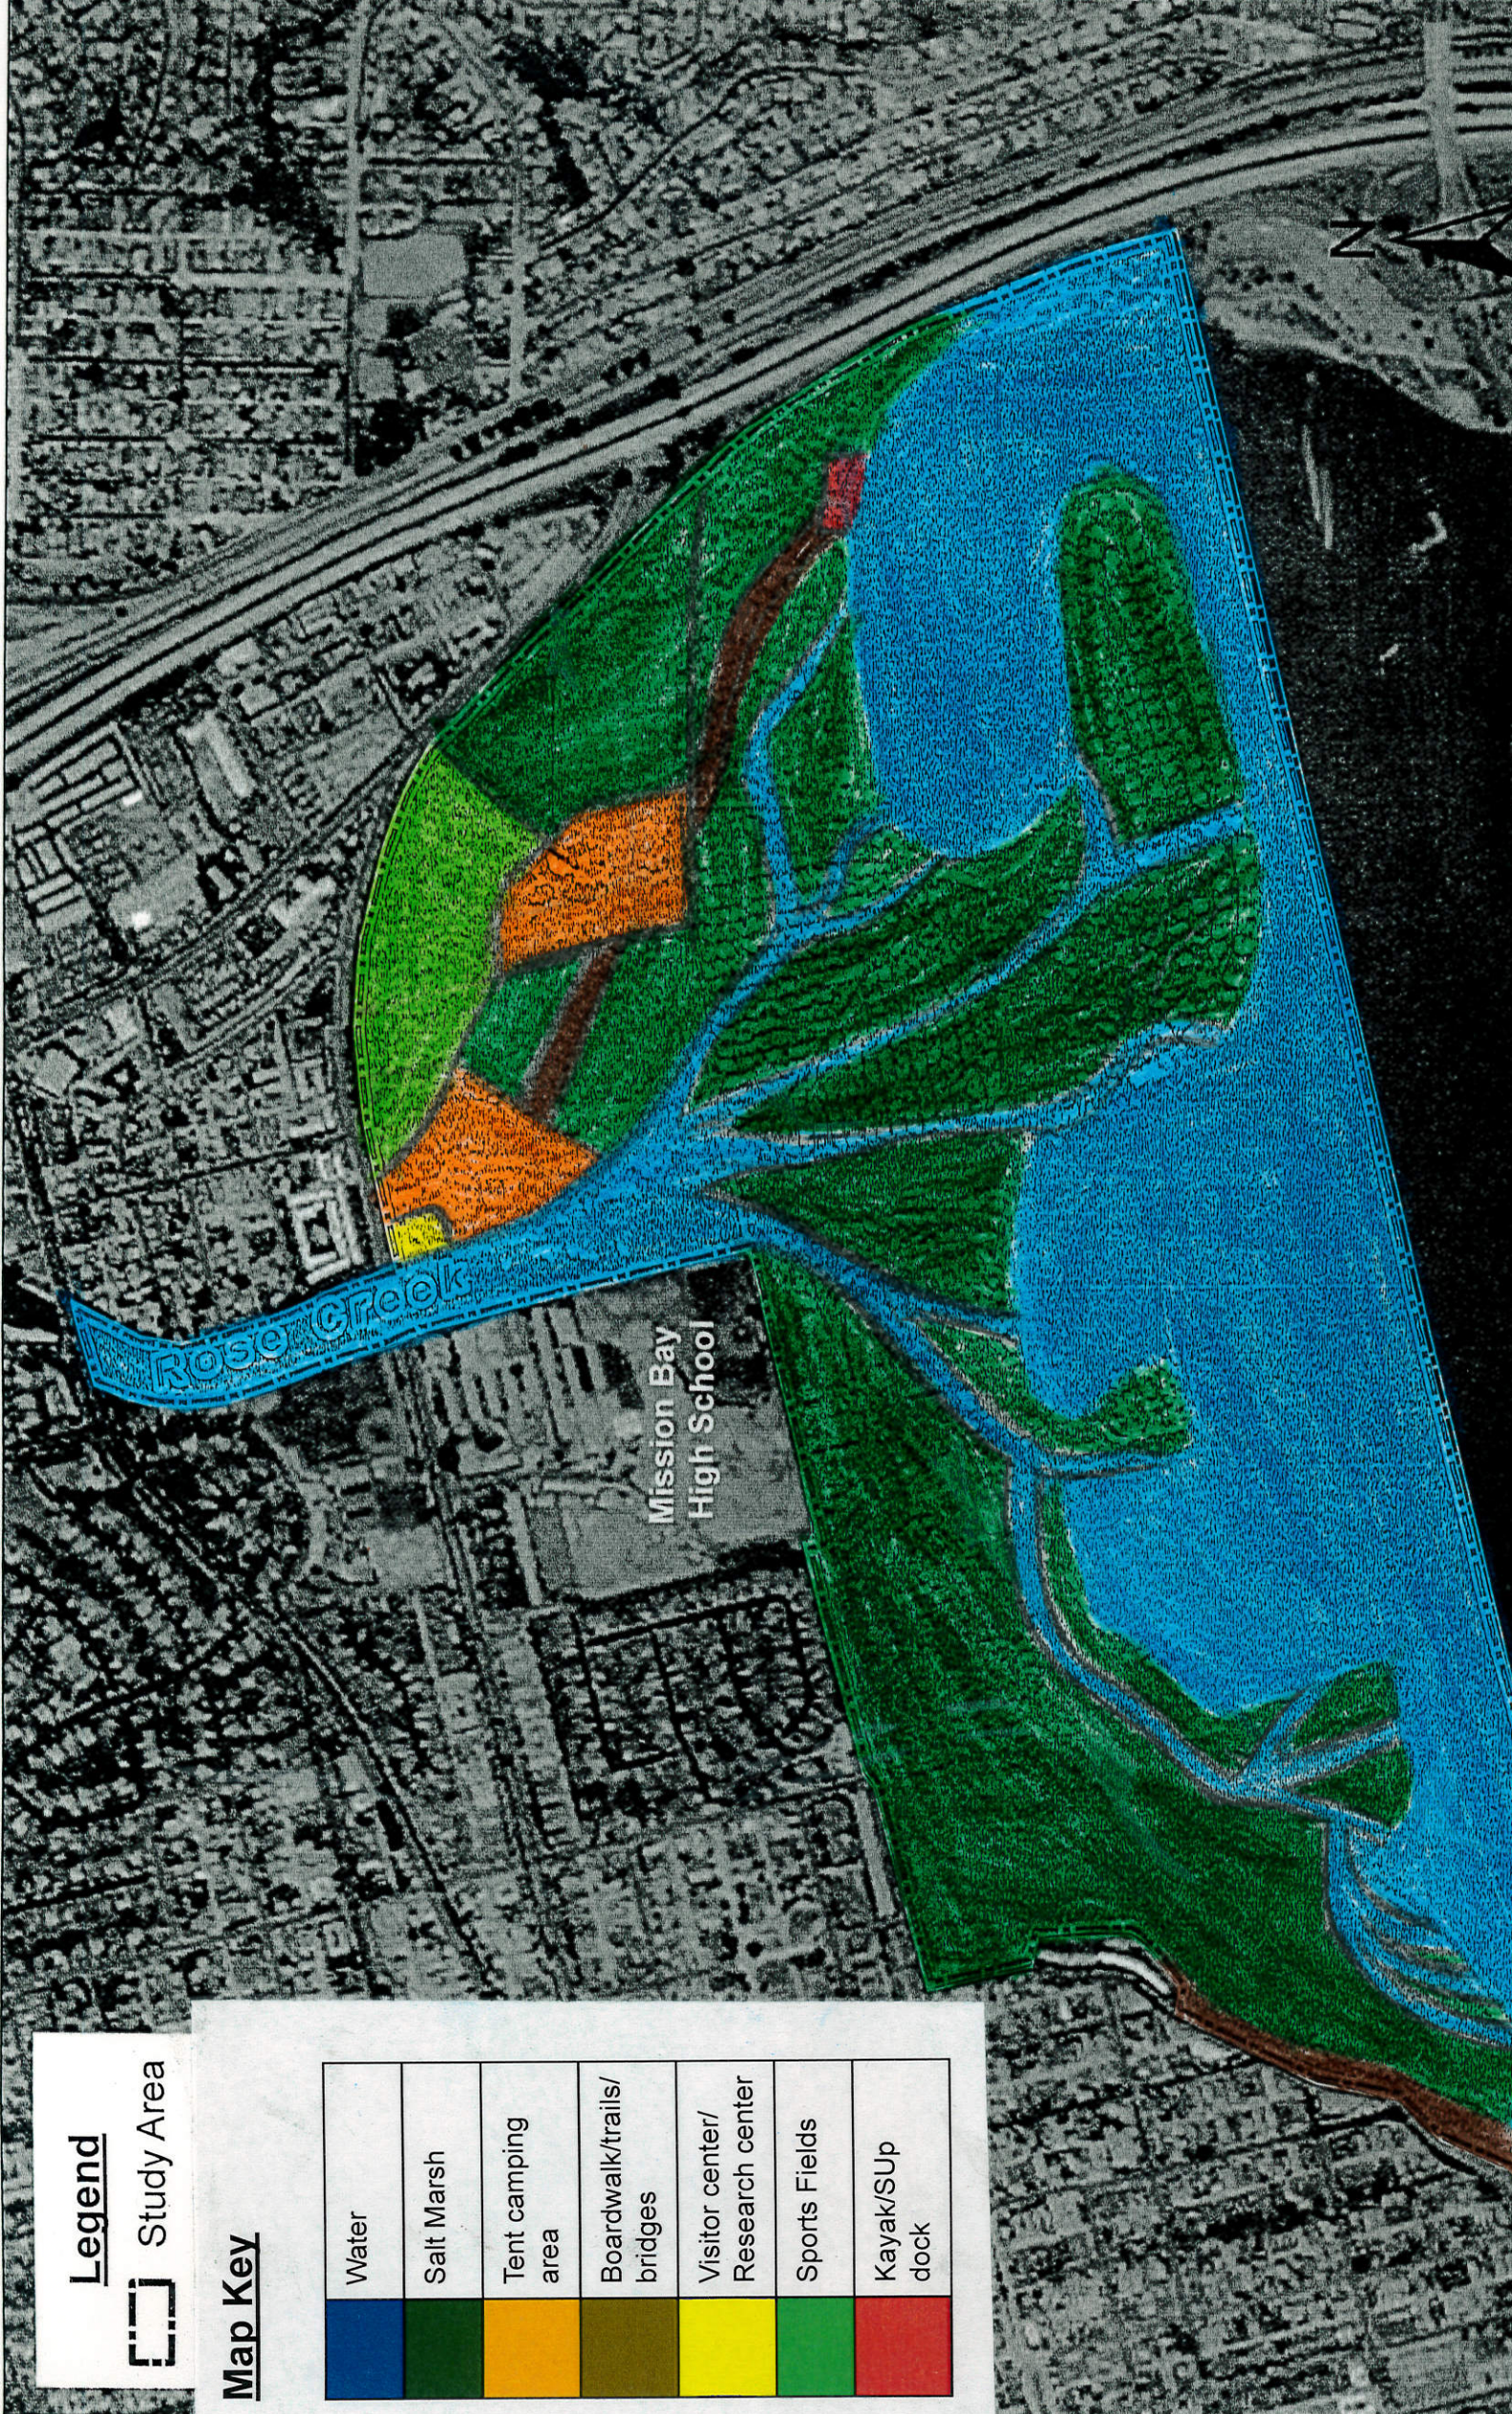

**Legend**

Study Area

**Map Key**

	Water
	Salt Marsh
	Tent camping area
	Boardwalk/trails/bridges
	Visitor center/Research center
	Sports Fields
	Kayak/Sup dock

Legend

Study Area

Map Key

Water	Blue
Salt Marsh	Green
Tent camping area	Orange
Boardwalk/trails/bridges	Olive
Visitor center/Research center	Yellow
Sports Fields	Light Green
Kayak/SUp dock	Red

### Legend

Study Area

### Map Key

	Water
	Salt Marsh
	Tent camping area
	Boardwalk/trails/bridges
	Visitor center/Research center
	Sports Fields
	Kayak/SUP dock

Legend

Study Area

Map Key

	Water
	Salt Marsh
	Tent camping area
	Boardwalk/trails/bridges
	Visitor center/Research center
	Sports Fields
	Kayak/SUP dock

Legend

Study Area

Map Key

	Water
	Salt Marsh
	Tent camping area
	Boardwalk/trails/bridges
	Visitor center/ Research center
	Sports Fields
	Kayak/SUP dock

**Legend**

 Study Area

**Map Key**

	Water
	Salt Marsh
	Tent camping area
	Boardwalk/trails/bridges
	Visitor center/Research center
	Sports Fields
	Kayak/SUp dock