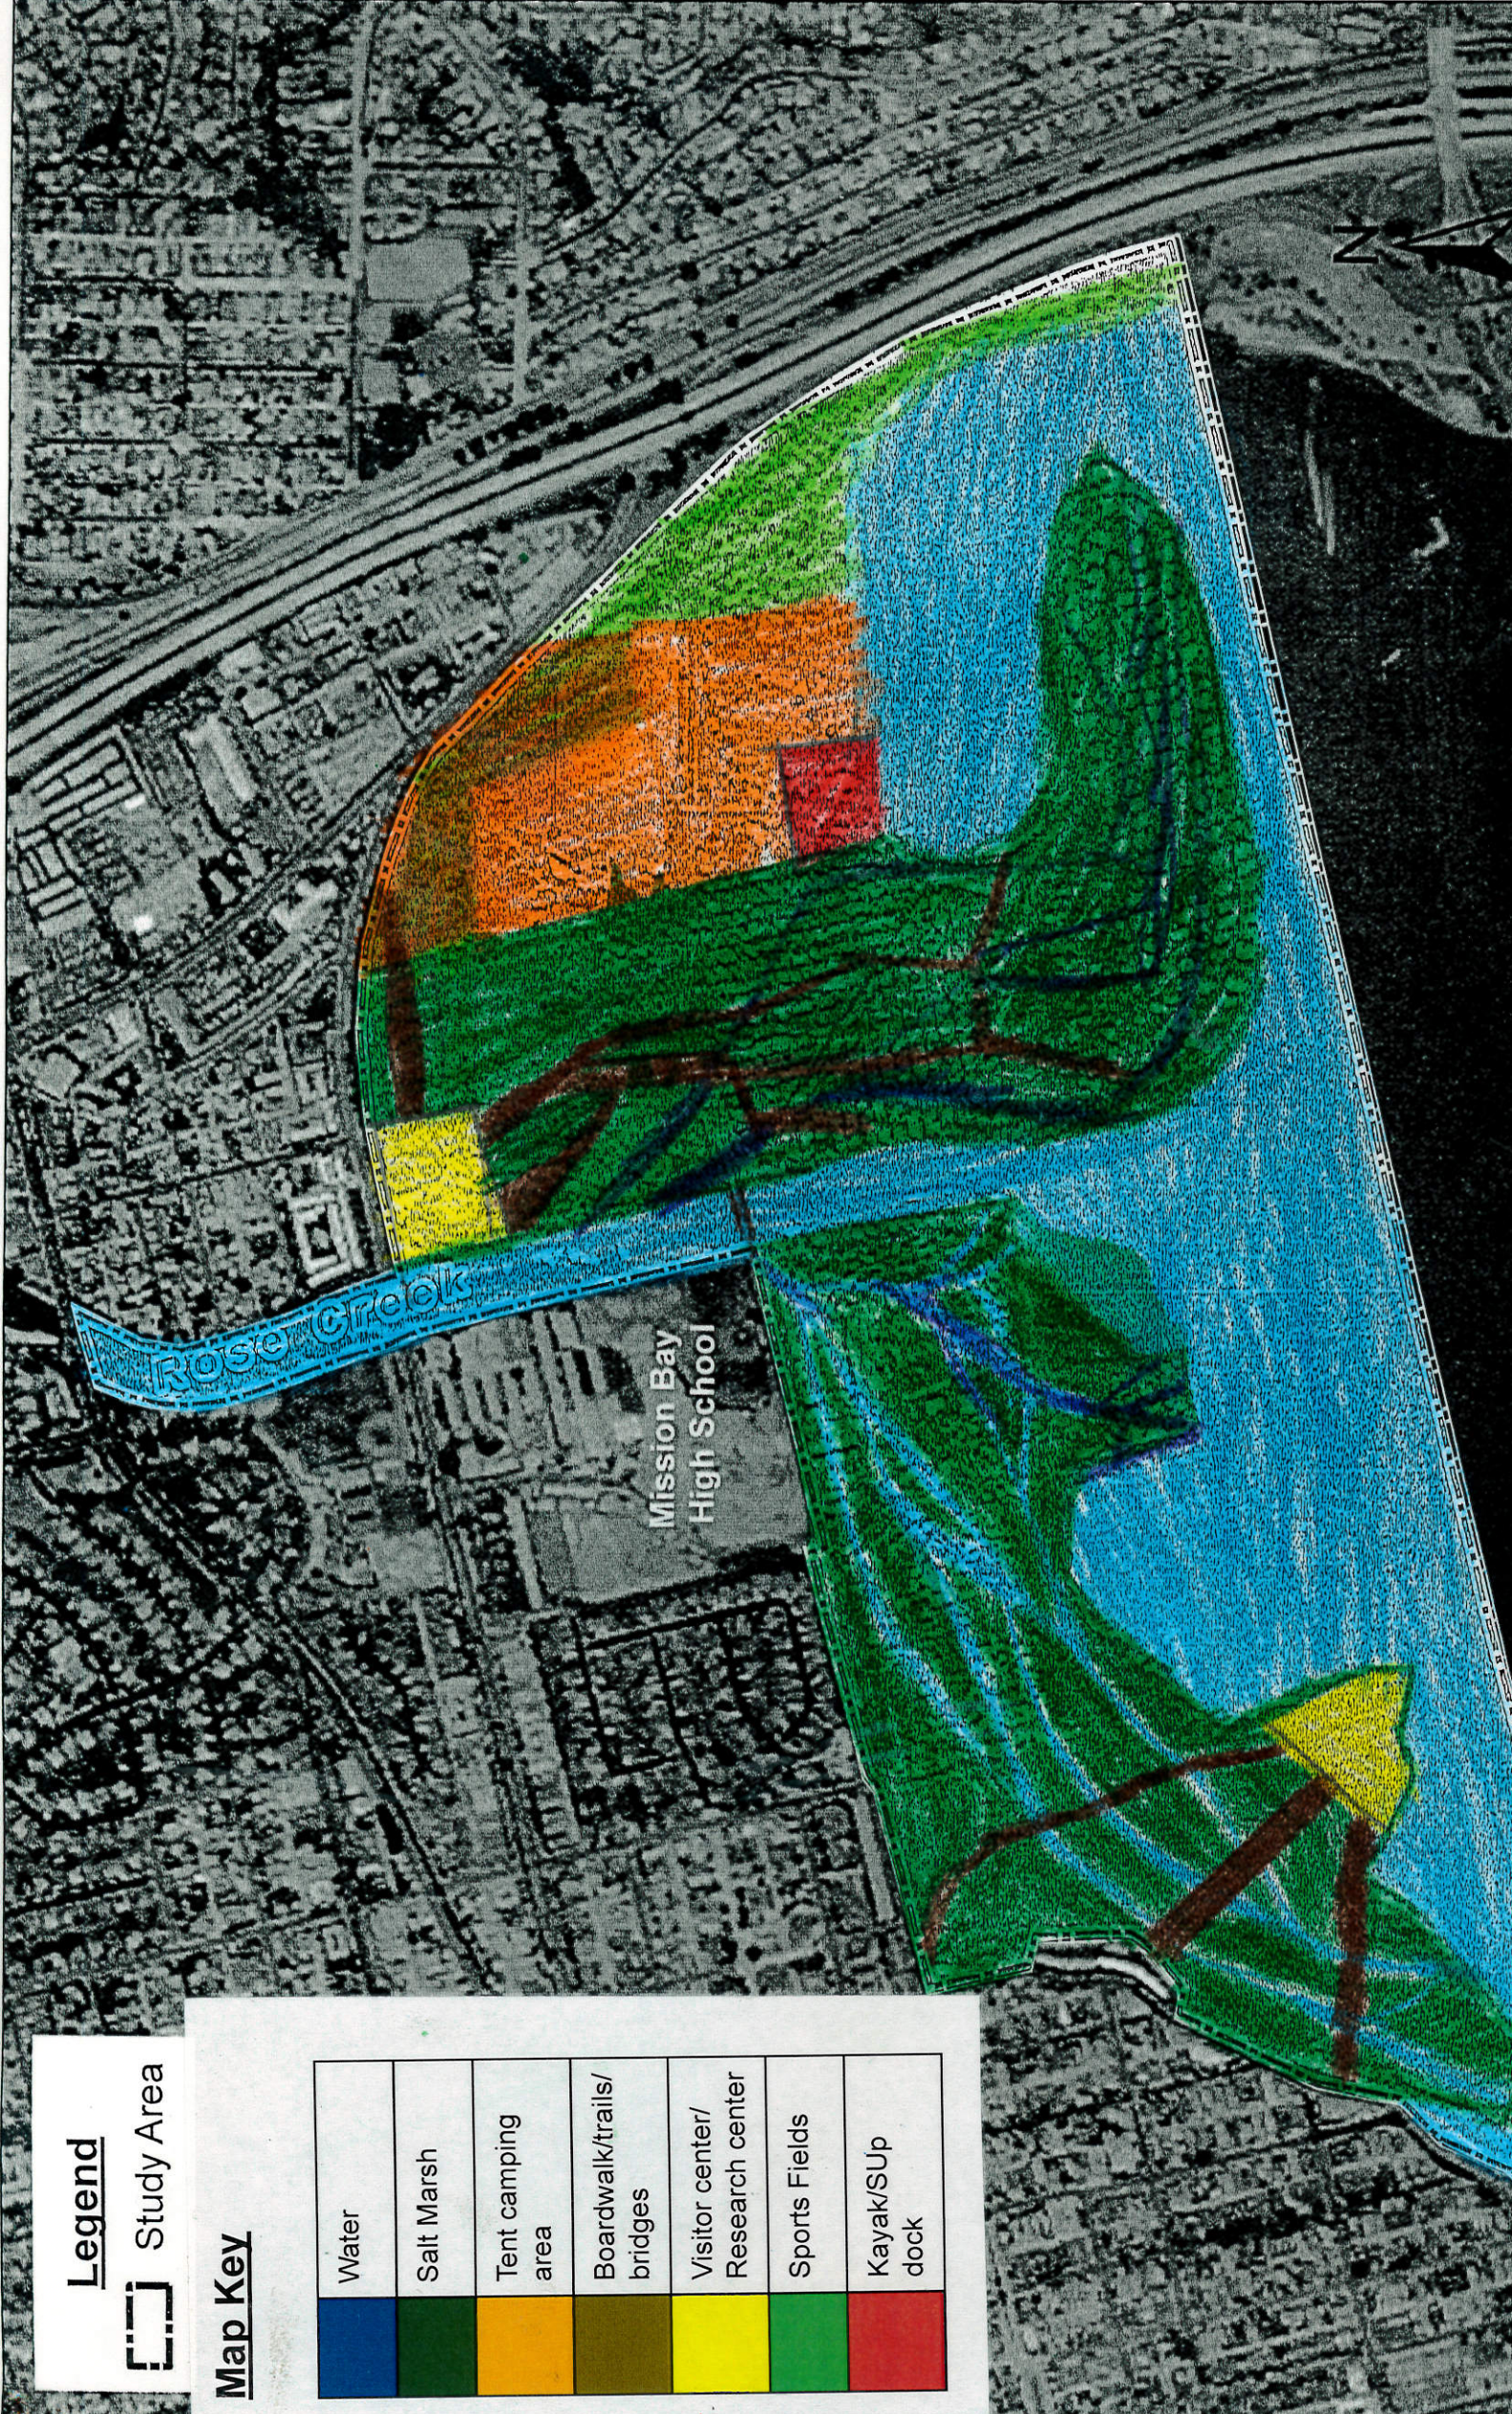

**Legend**

Study Area

**Map Key**

	Water
	Salt Marsh
	Tent camping area
	Boardwalk/trails/bridges
	Visitor center/Research center
	Sports Fields
	Kayak/Sup dock

Legend

Study Area

Map Key

Water	Blue
Salt Marsh	Green
Tent camping area	Orange
Boardwalk/trails/bridges	Olive
Visitor center/Research center	Yellow
Sports Fields	Light Green
Kayak/SUp dock	Red

### Legend

Study Area

### Map Key

	Water
	Salt Marsh
	Tent camping area
	Boardwalk/trails/bridges
	Visitor center/Research center
	Sports Fields
	Kayak/SUP dock

Legend

Study Area

Map Key

	Water
	Salt Marsh
	Tent camping area
	Boardwalk/trails/bridges
	Visitor center/Research center
	Sports Fields
	Kayak/SUP dock

Legend

Study Area

Map Key

	Water
	Salt Marsh
	Tent camping area
	Boardwalk/trails/bridges
	Visitor center/ Research center
	Sports Fields
	Kayak/SUP dock

**Legend**

 Study Area

**Map Key**

	Water
	Salt Marsh
	Tent camping area
	Boardwalk/trails/bridges
	Visitor center/Research center
	Sports Fields
	Kayak/SUp dock