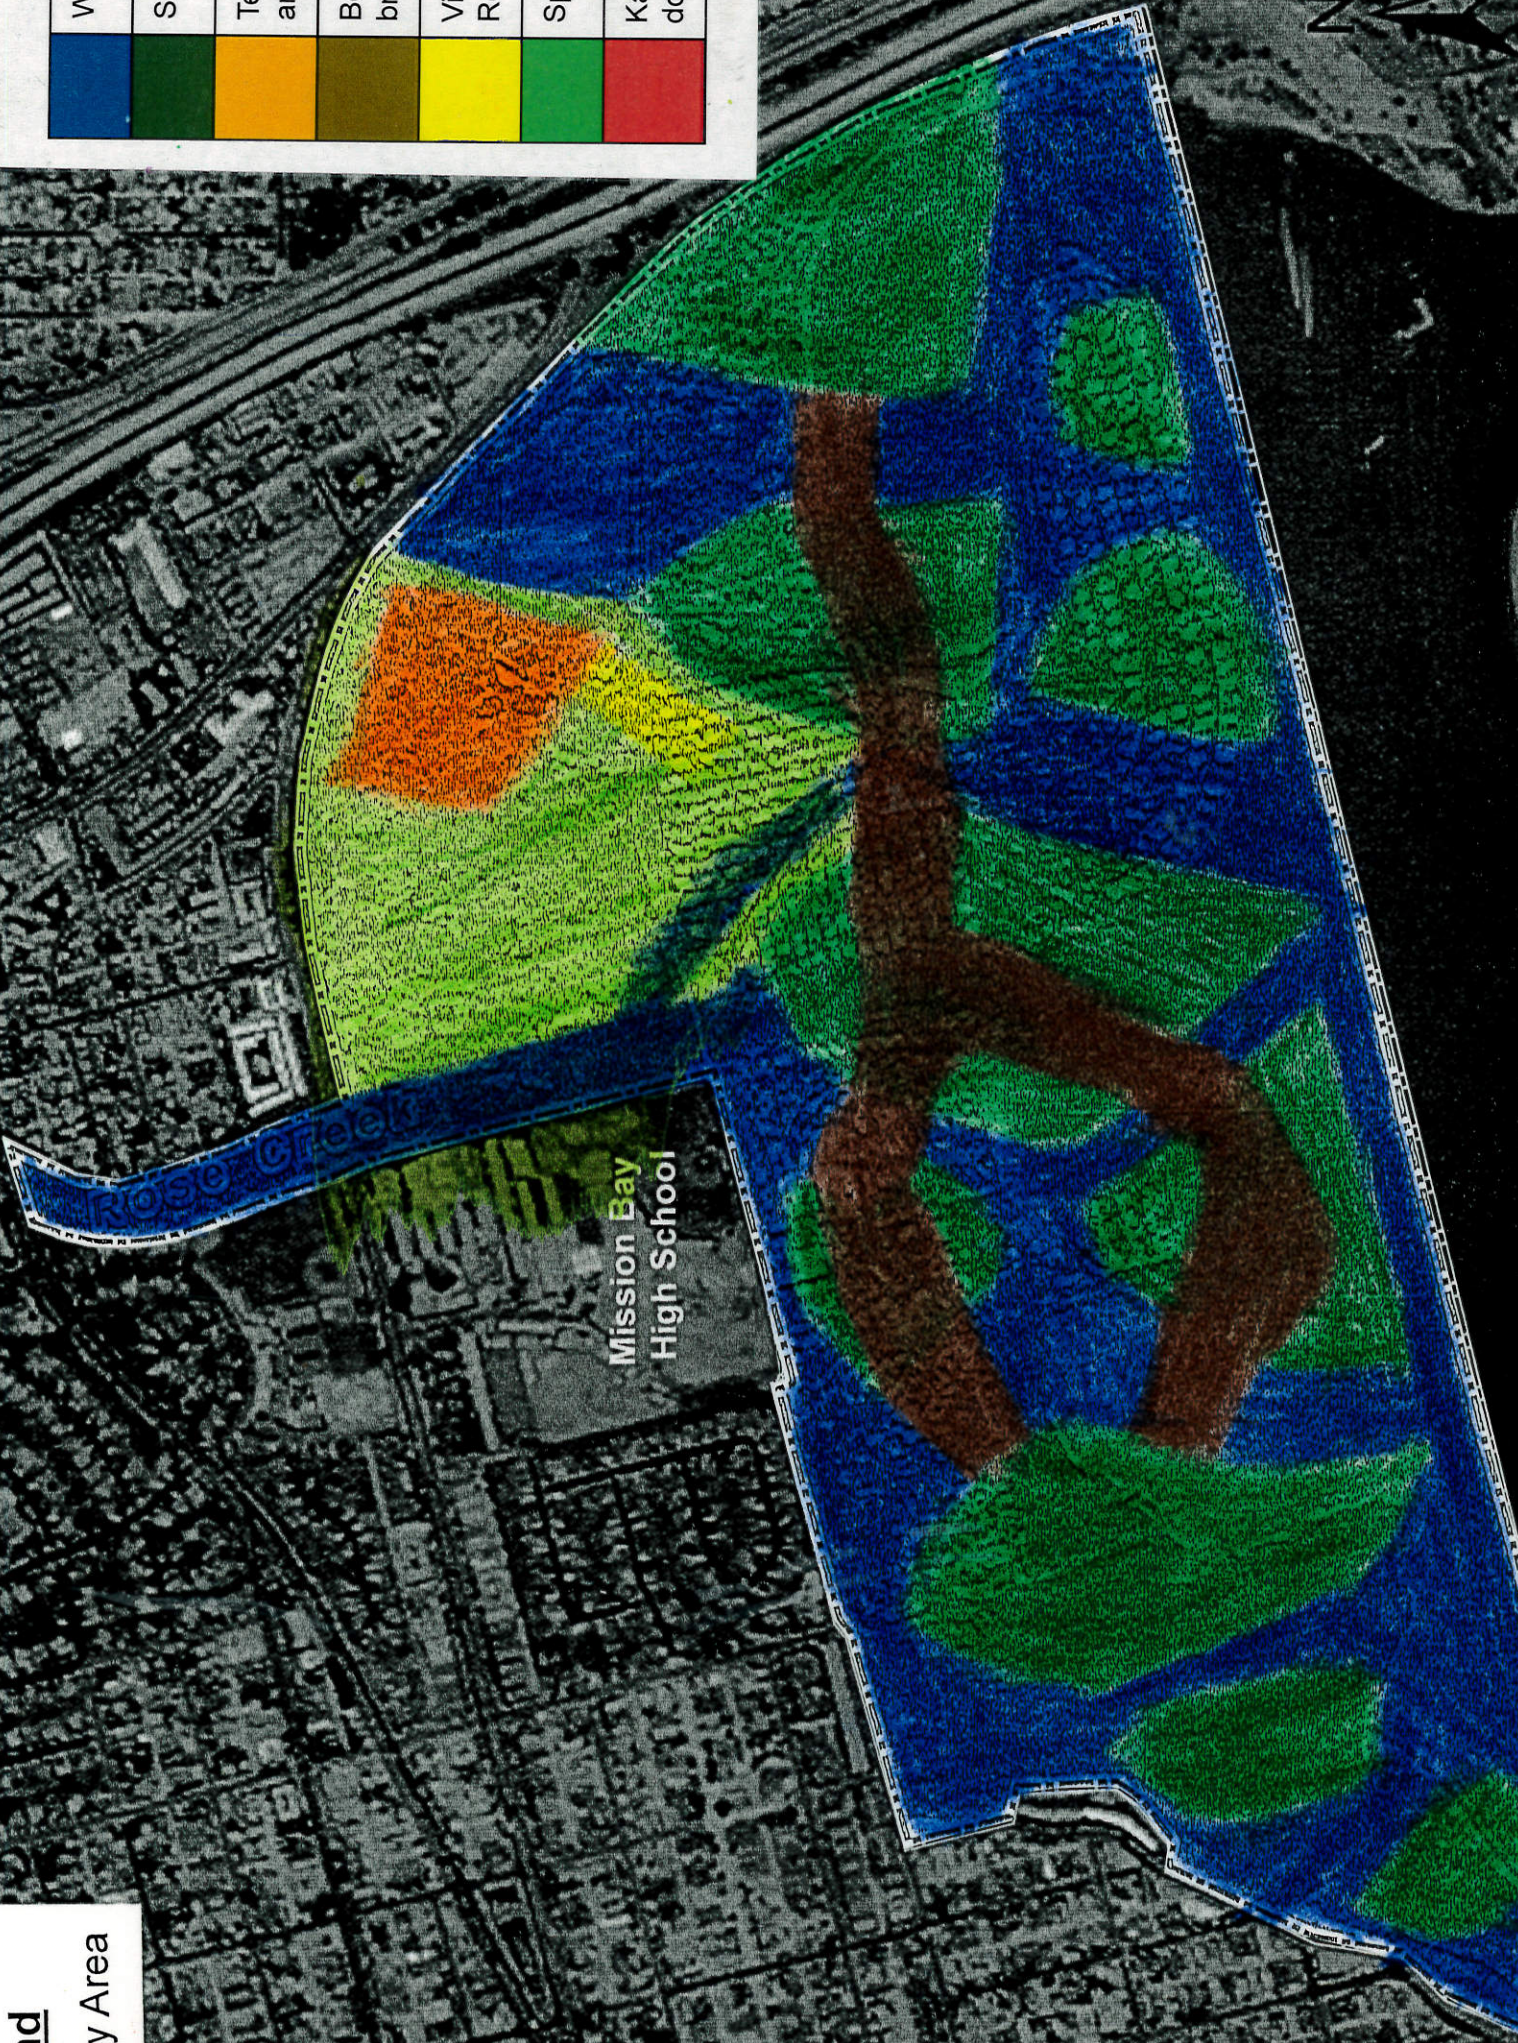

### Map Key

	Water
	Salt Marsh
	Tent camping area
	Boardwalk/trails/bridges
	Visitor center/Research center
	Sports Fields
	Kayak/SUP dock

Legend

Study Area

Map Key

	Water
	Salt Marsh
	Tent camping area
	Boardwalk/trails/bridges
	Visitor center/Research center
	Sports Fields
	Kayak/SUP dock

**Legend**

Study Area

**Map Key**

	Water
	Salt Marsh
	Tent camping area
	Boardwalk/trails/bridges
	Visitor center/Research center
	Sports Fields
	Kayak/SUP dock

Legend

Study Area

Map Key

	Water
	Salt Marsh
	Tent camping area
	Boardwalk/trails/bridges
	Visitor center/Research center
	Sports Fields
	Kayak/SUP dock

Map Key

Water	Blue
Salt Marsh	Green
Tent camping area	Orange
Boardwalk/trails/bridges	Brown
Visitor center/Research center	Yellow
Sports Fields	Light Green
Kayak/SUP dock	Red

Rose Creek

Mission Bay High School

Legend

Study Area

Map Key

	Water
	Salt Marsh
	Tent camping area
	Boardwalk/trails/bridges
	Visitor center/ Research center
	Sports Fields
	Kayak/SUP dock

**Legend**

 Study Area

**Map Key**

	Water
	Salt Marsh
	Tent camping area
	Boardwalk/trails/bridges
	Visitor center/Research center
	Sports Fields
	Kayak/SUp dock