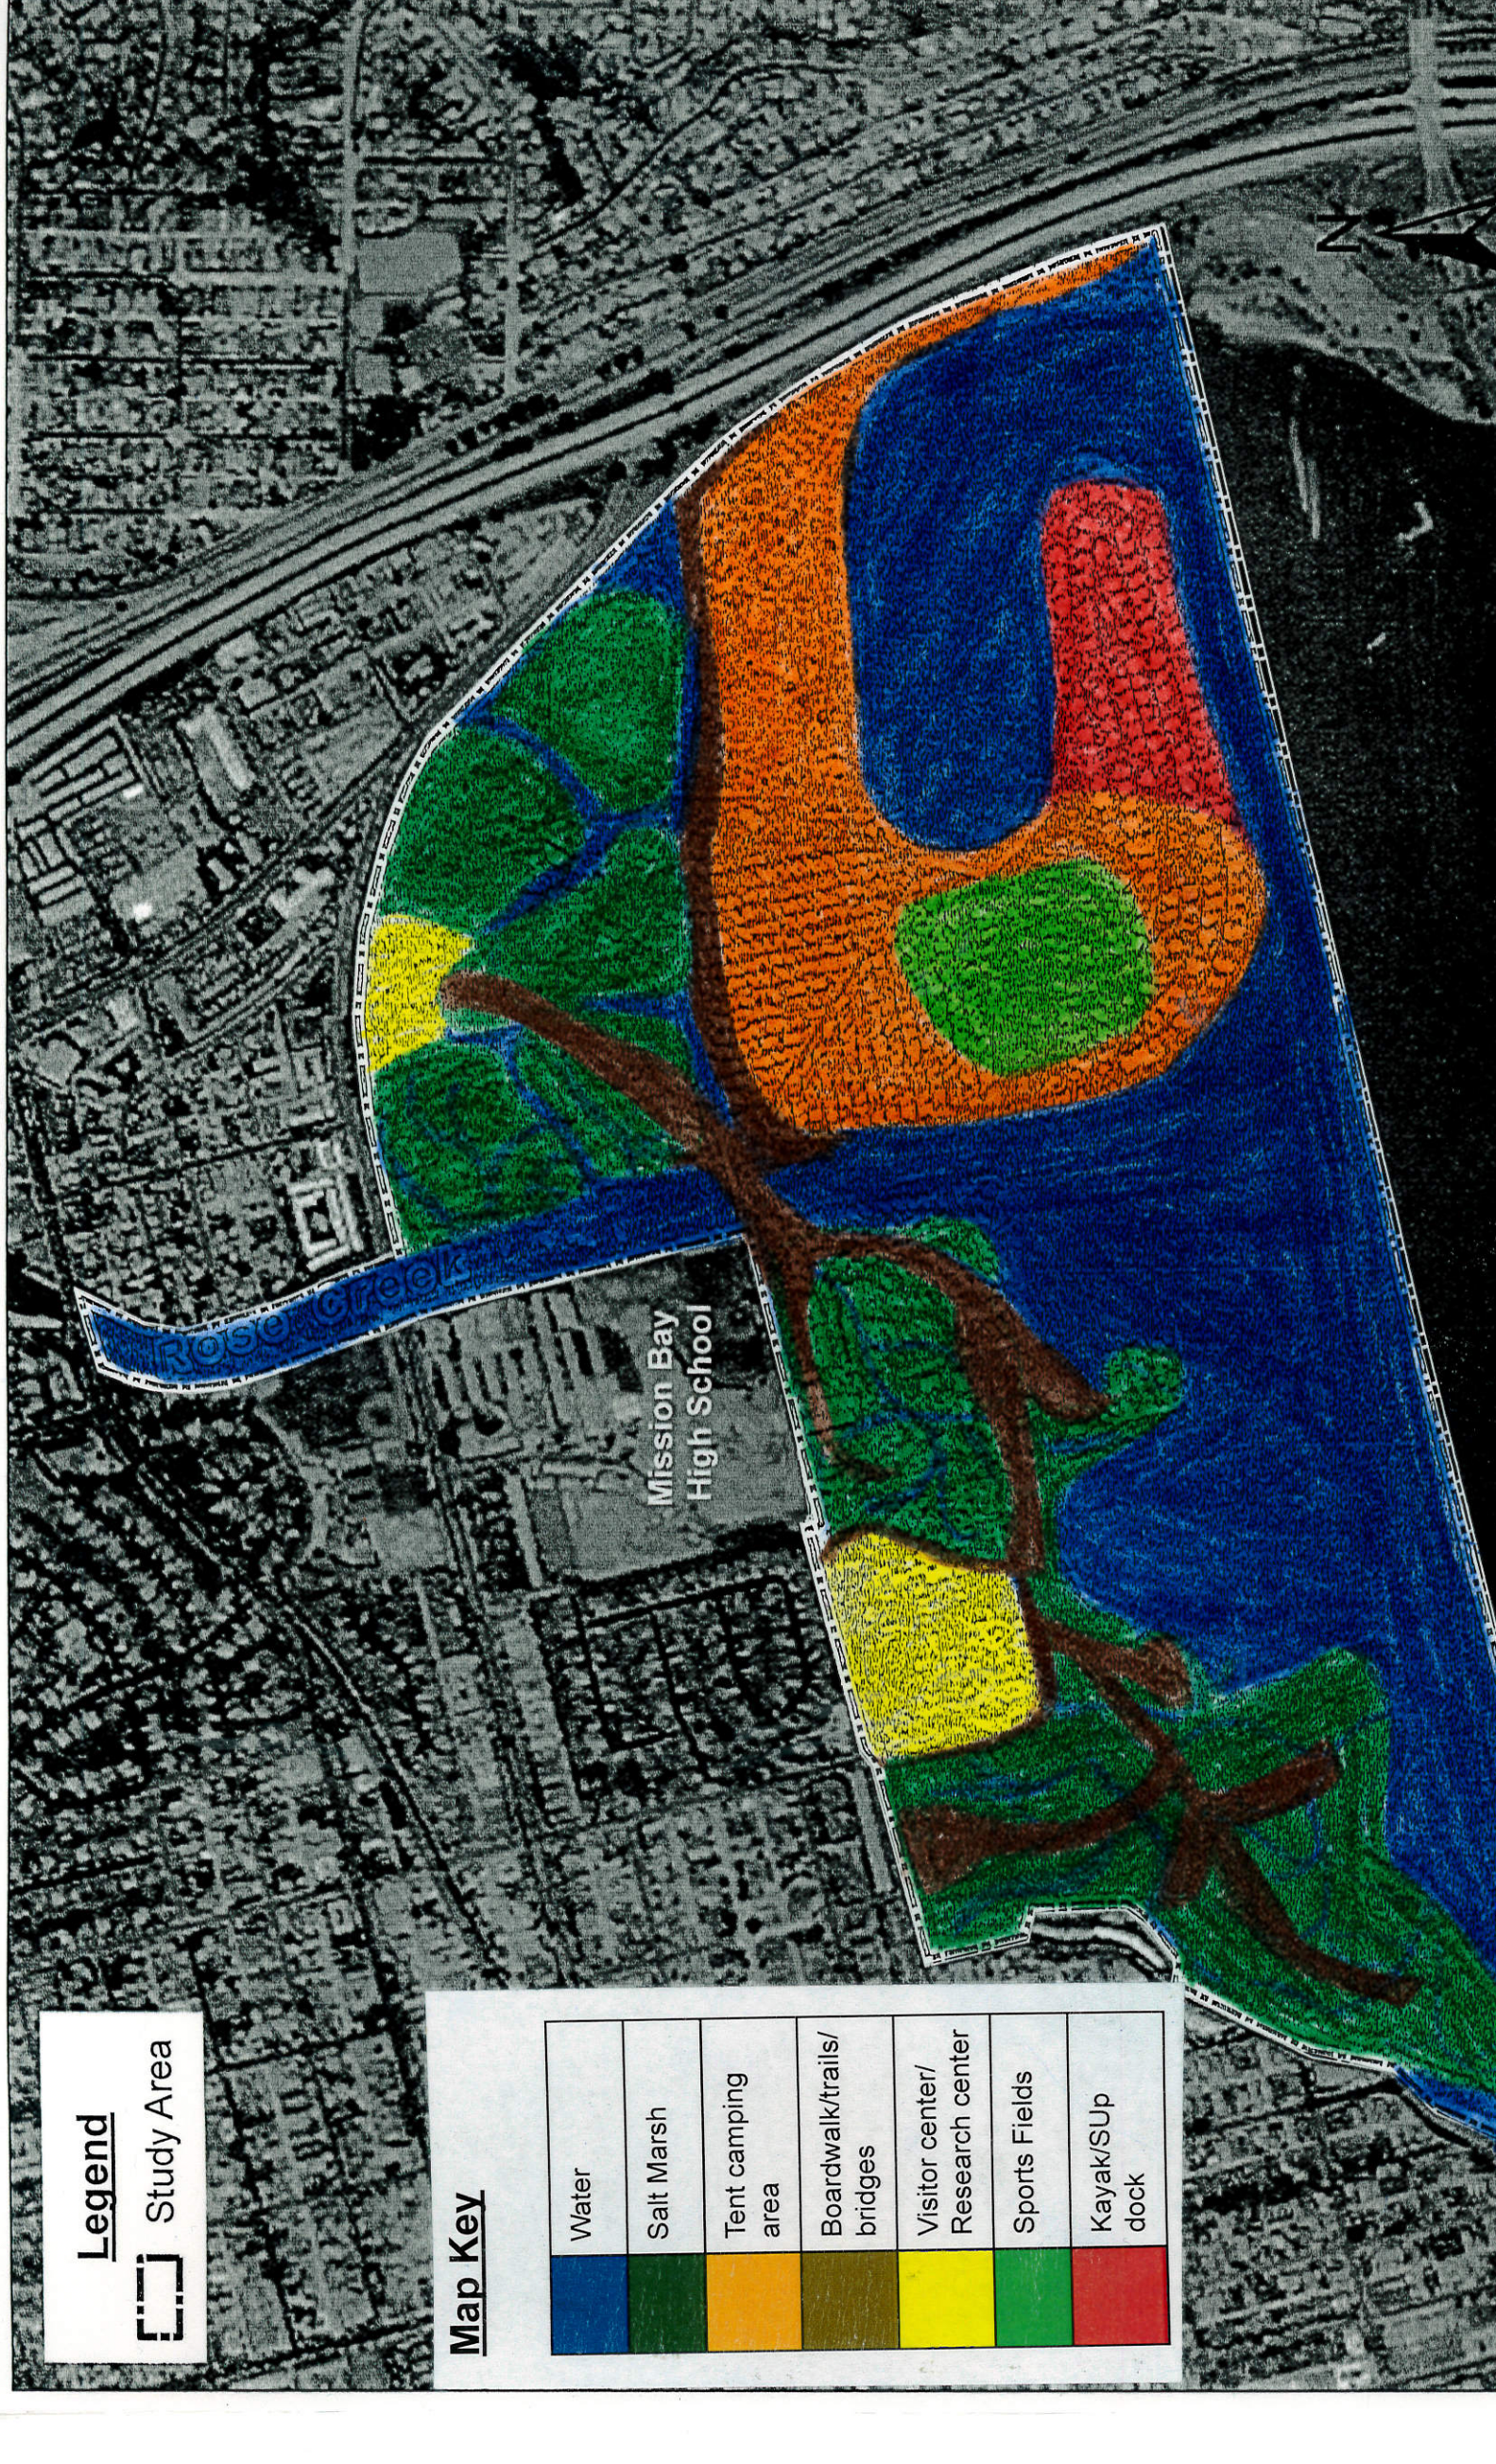

Legend

Study Area

Map Key

Water	Blue
Salt Marsh	Green
Tent camping area	Orange
Boardwalk/trails/bridges	Brown
Visitor center/Research center	Yellow
Sports Fields	Light Green
Kayak/SUP dock	Red

Rose Creek

Mission Bay High School