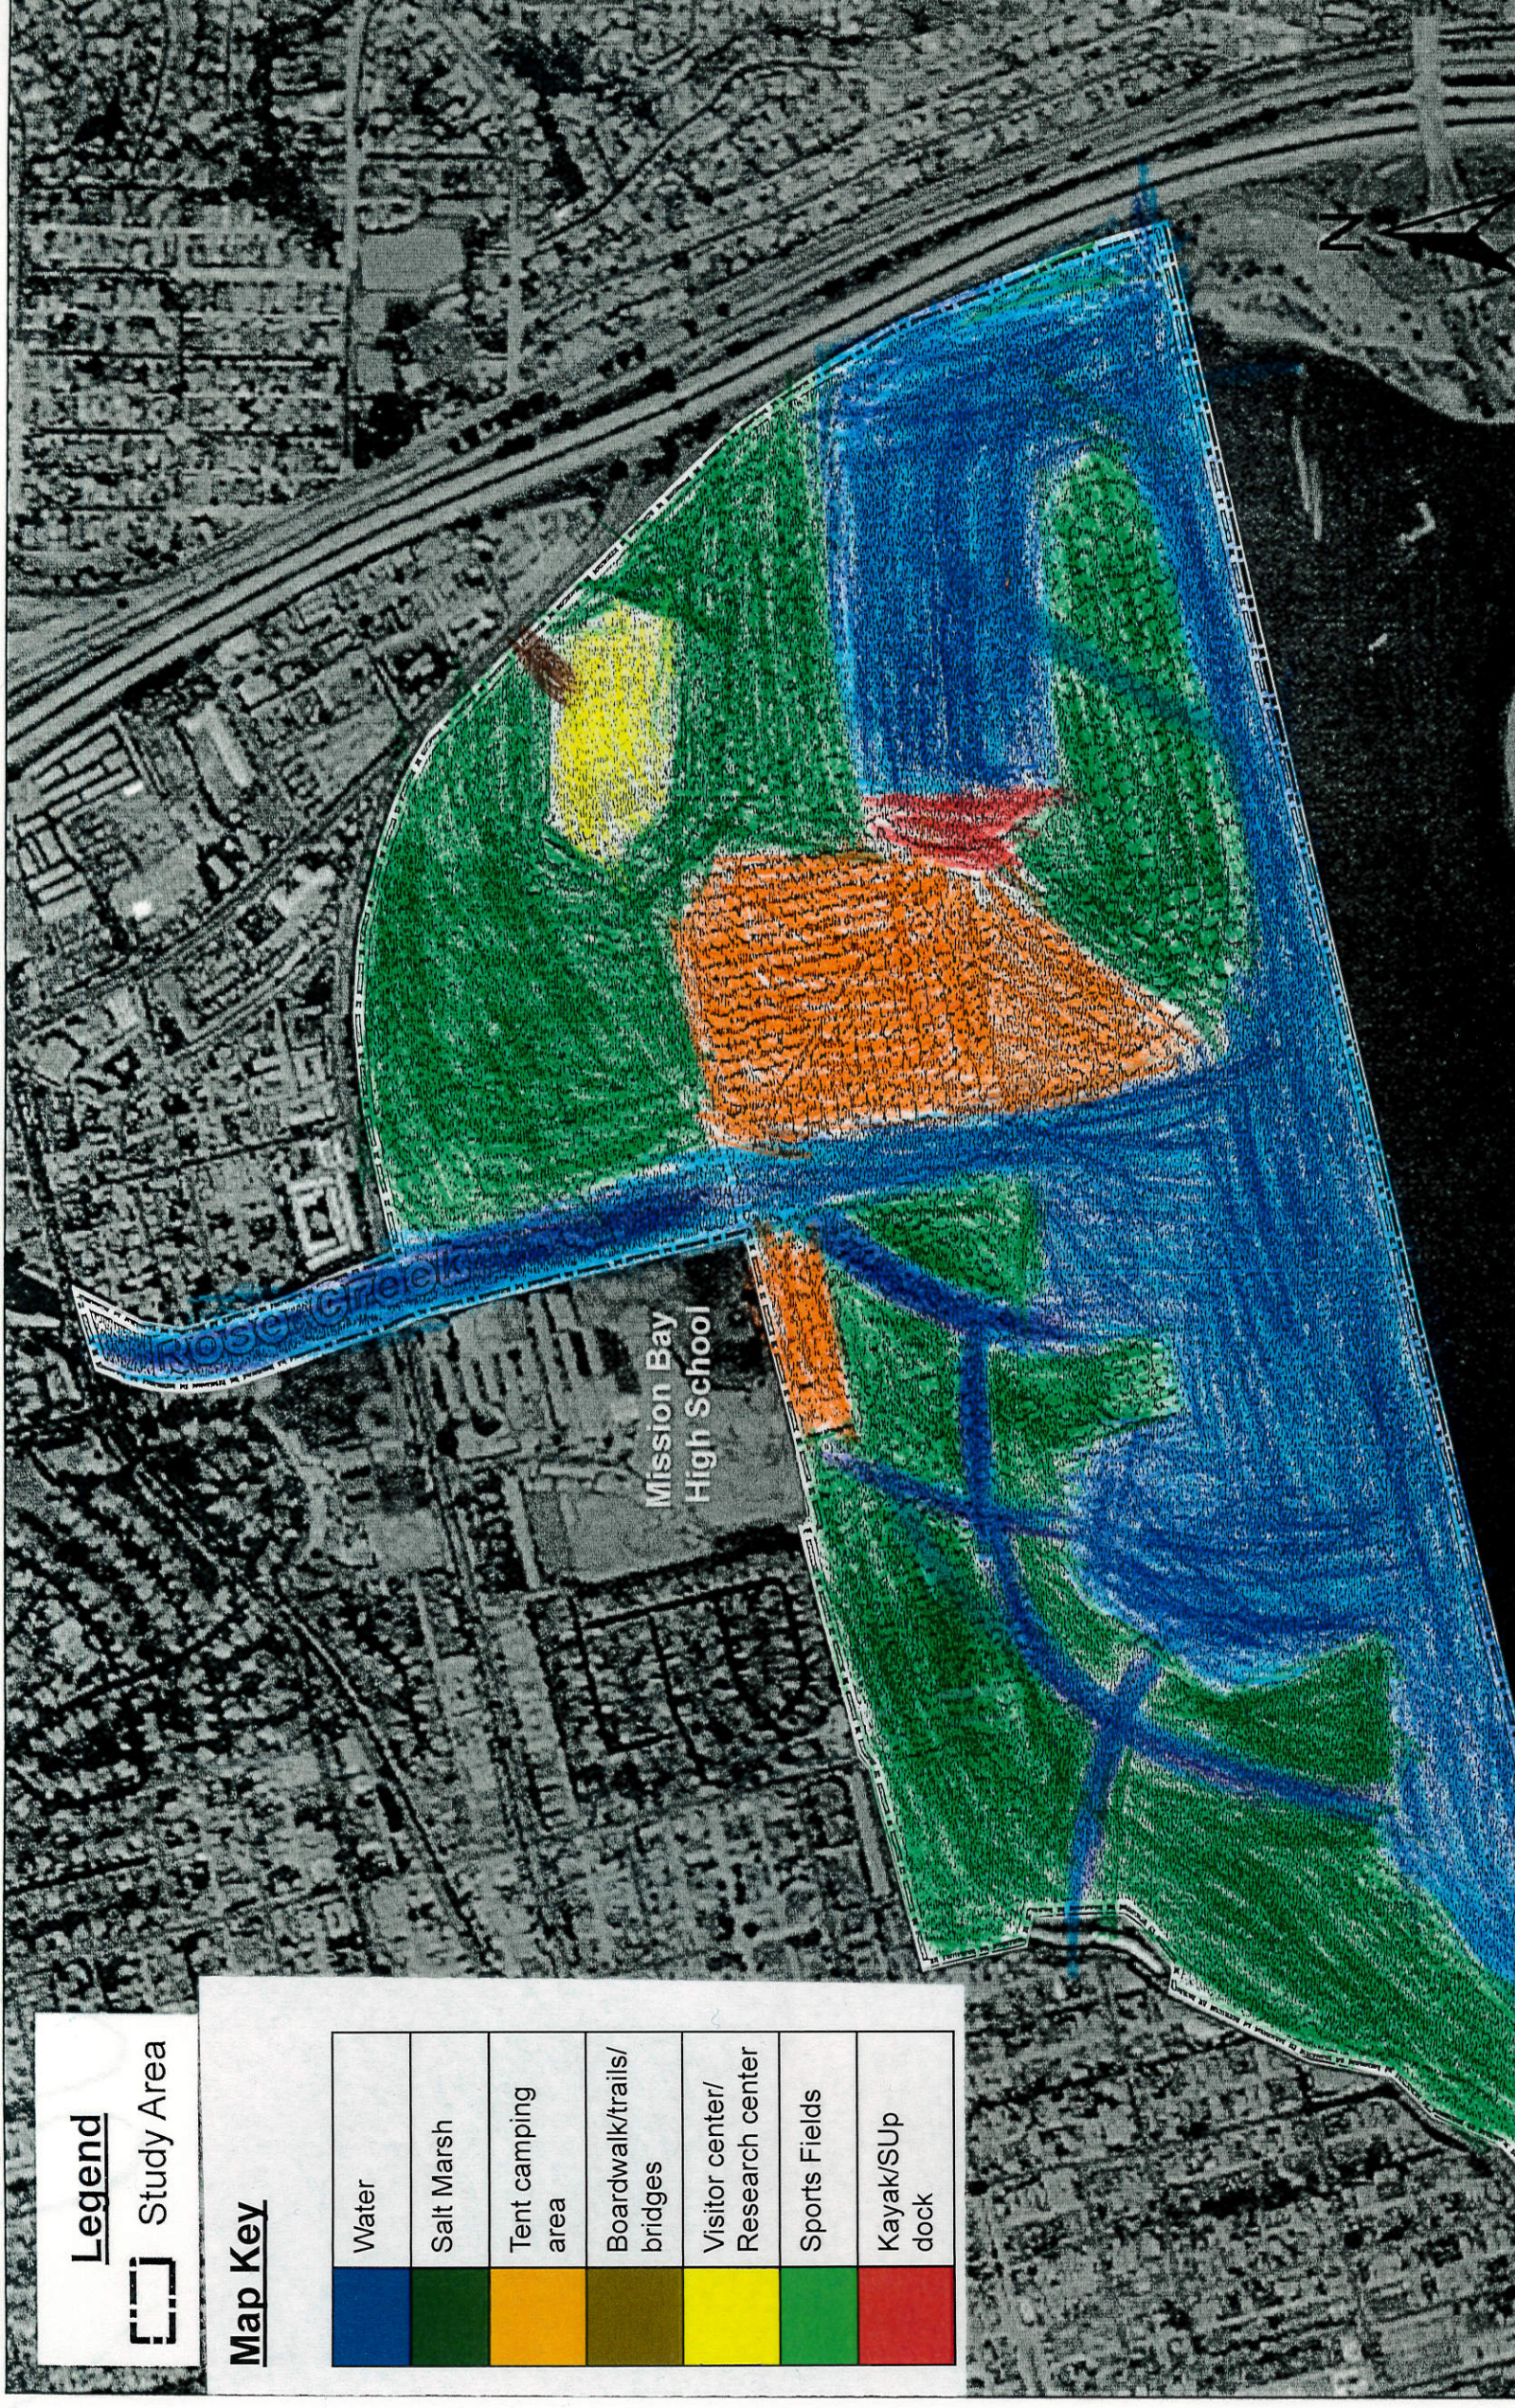

### Map Key

	Water
	Salt Marsh
	Tent camping area
	Boardwalk/trails/bridges
	Visitor center/Research center
	Sports Fields
	Kayak/SUP dock

Legend

Study Area

Map Key

	Water
	Salt Marsh
	Tent camping area
	Boardwalk/trails/bridges
	Visitor center/Research center
	Sports Fields
	Kayak/SUP dock

**Legend**

Study Area

**Map Key**

	Water
	Salt Marsh
	Tent camping area
	Boardwalk/trails/bridges
	Visitor center/Research center
	Sports Fields
	Kayak/SUP dock

Legend

Study Area

Map Key

	Water
	Salt Marsh
	Tent camping area
	Boardwalk/trails/bridges
	Visitor center/Research center
	Sports Fields
	Kayak/SUP dock

Map Key

Water	Blue
Salt Marsh	Green
Tent camping area	Orange
Boardwalk/trails/bridges	Brown
Visitor center/Research center	Yellow
Sports Fields	Light Green
Kayak/SUP dock	Red

Rose Creek

Mission Bay High School