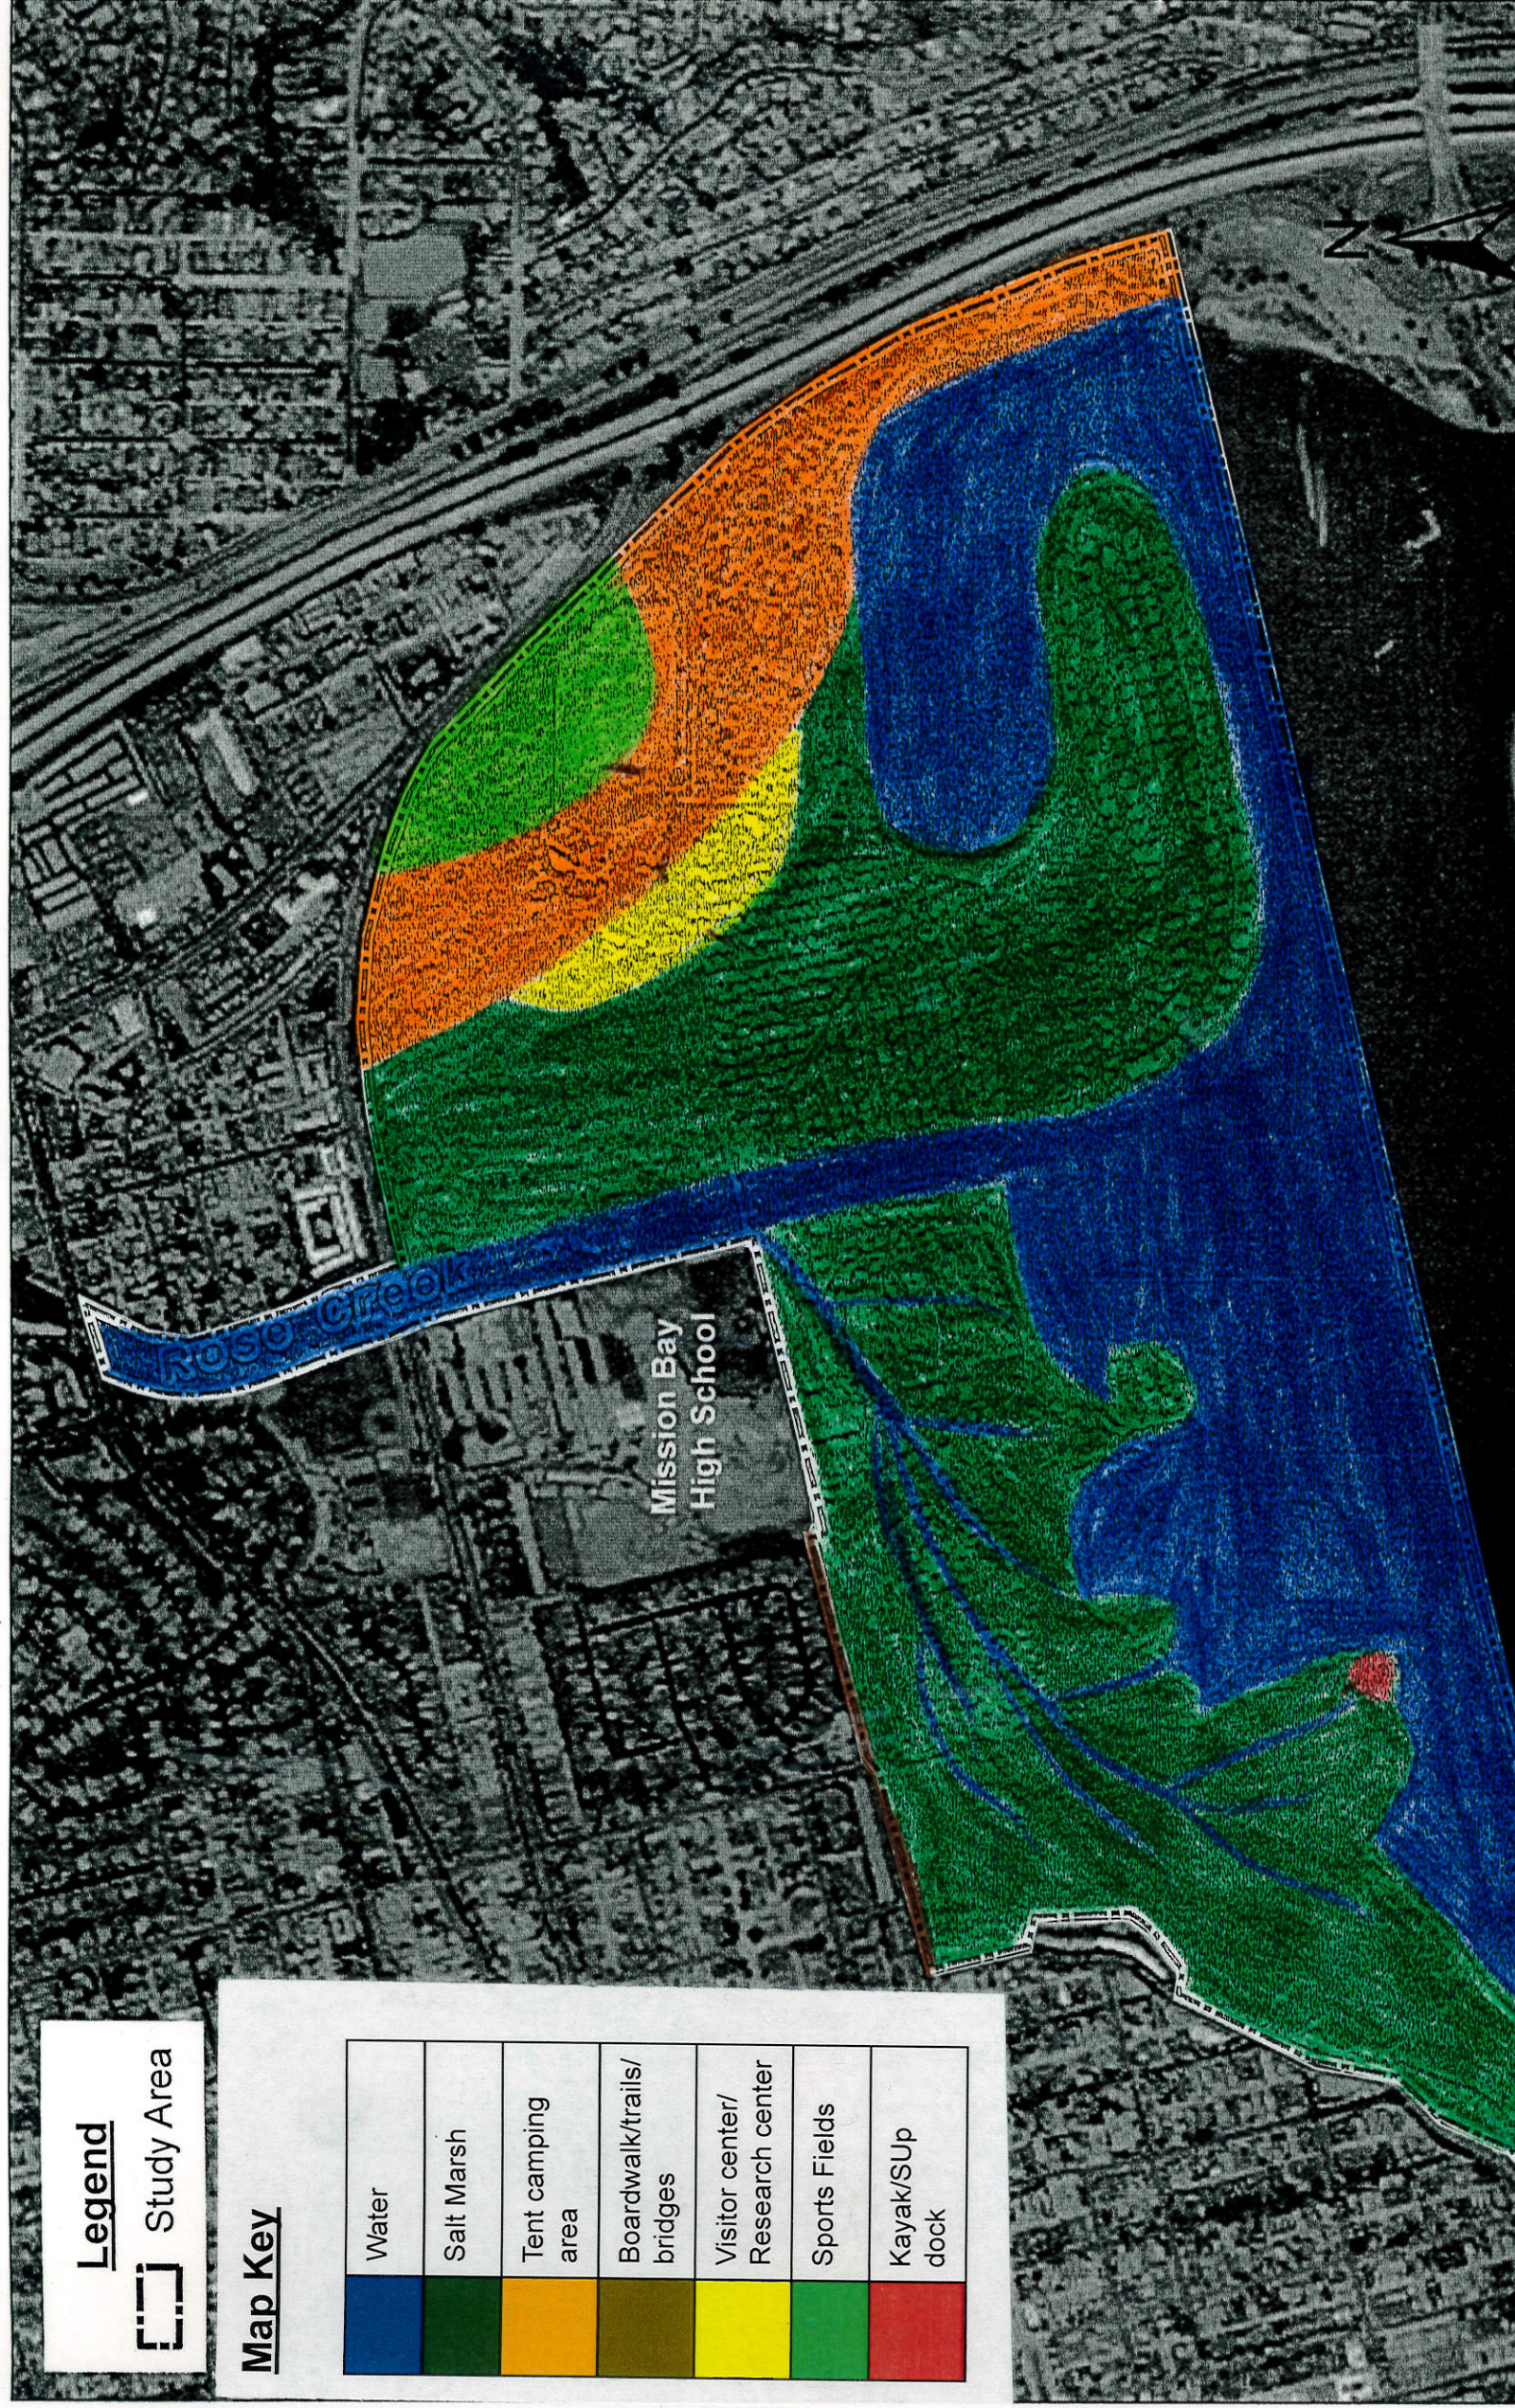

### Legend

Study Area

### Map Key

	Water
	Salt Marsh
	Tent camping area
	Boardwalk/trails/bridges
	Visitor center/Research center
	Sports Fields
	Kayak/SUP dock

Legend

Study Area

Map Key

	Water
	Salt Marsh
	Tent camping area
	Boardwalk/trails/bridges
	Visitor center/Research center
	Sports Fields
	Kayak/SUP dock

**Legend**

Study Area

**Map Key**

	Water
	Salt Marsh
	Tent camping area
	Boardwalk/trails/bridges
	Visitor center/Research center
	Sports Fields
	Kayak/SUP dock

Legend

Study Area

Map Key

	Water
	Salt Marsh
	Tent camping area
	Boardwalk/trails/bridges
	Visitor center/Research center
	Sports Fields
	Kayak/SUP dock

Map Key

Water	Blue
Salt Marsh	Green
Tent camping area	Orange
Boardwalk/trails/bridges	Brown
Visitor center/Research center	Yellow
Sports Fields	Light Green
Kayak/SUP dock	Red

Rose Creek

Mission Bay High School