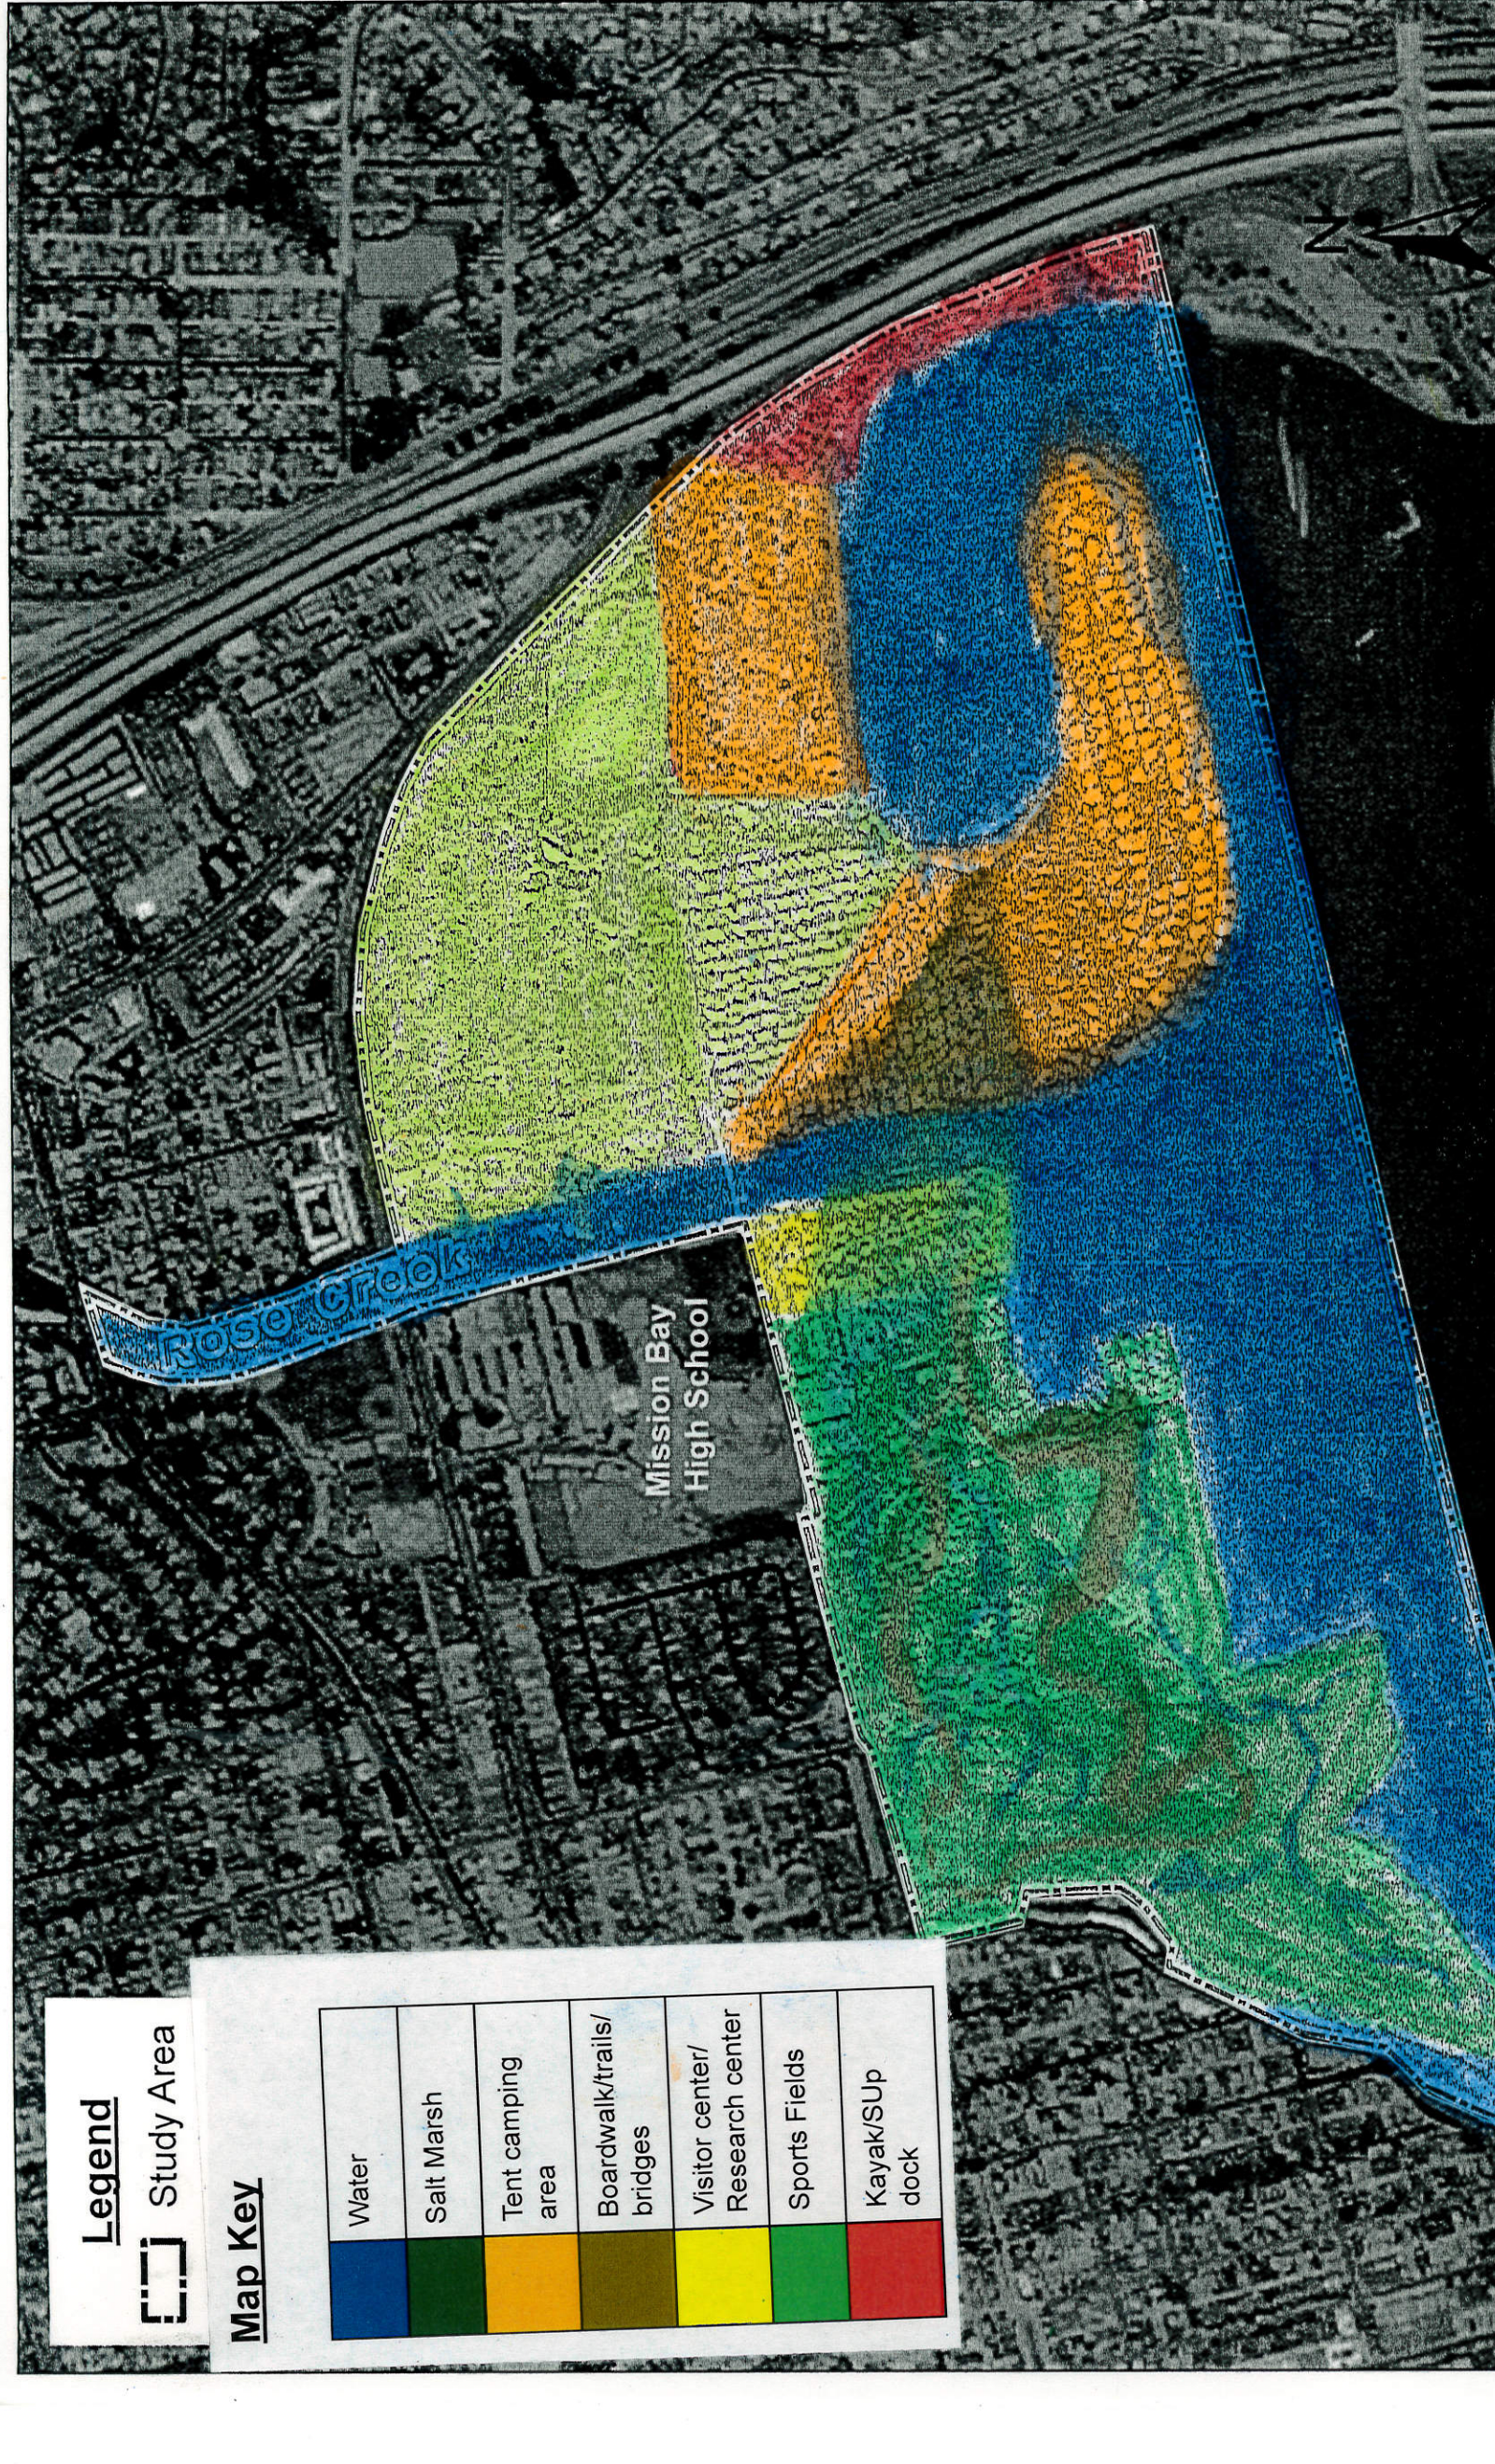

**Legend**

Study Area

**Map Key**

	Water
	Salt Marsh
	Tent camping area
	Boardwalk/trails/bridges
	Visitor center/Research center
	Sports Fields
	Kayak/Sup dock

Legend

Study Area

Map Key

Water	Blue
Salt Marsh	Green
Tent camping area	Orange
Boardwalk/trails/bridges	Olive
Visitor center/Research center	Yellow
Sports Fields	Light Green
Kayak/SUp dock	Red

### Legend

Study Area

### Map Key

	Water
	Salt Marsh
	Tent camping area
	Boardwalk/trails/bridges
	Visitor center/Research center
	Sports Fields
	Kayak/SUP dock

Legend

Study Area

Map Key

	Water
	Salt Marsh
	Tent camping area
	Boardwalk/trails/bridges
	Visitor center/Research center
	Sports Fields
	Kayak/SUP dock

Legend

Study Area

Map Key

	Water
	Salt Marsh
	Tent camping area
	Boardwalk/trails/bridges
	Visitor center/ Research center
	Sports Fields
	Kayak/SUP dock

**Legend**

 Study Area

**Map Key**

	Water
	Salt Marsh
	Tent camping area
	Boardwalk/trails/bridges
	Visitor center/Research center
	Sports Fields
	Kayak/SUp dock